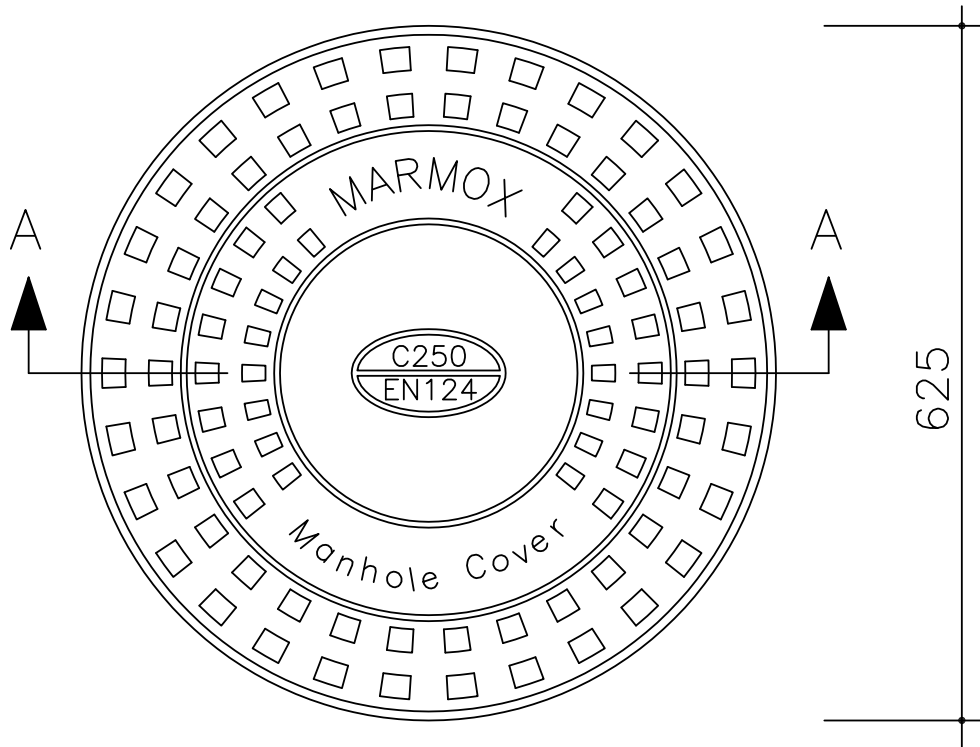

MARMOX Manhole Cover  
 C250 Round 600  
 Light weight

00 02 M06 LW

PLAN

SECTION ( A-A )

PRODUCT NO.	MODEL	TYPE	Frame Dimensions				Cover Dimensions		Cover +Frame Weight
			Outer Diameter	Free Opening	Inner Diameter	Height	Diameter	Height	
00 02 M06 LW	RD 600	C 250	ø 740	ø 600	ø 630	55	ø 625	30/60	58 kg