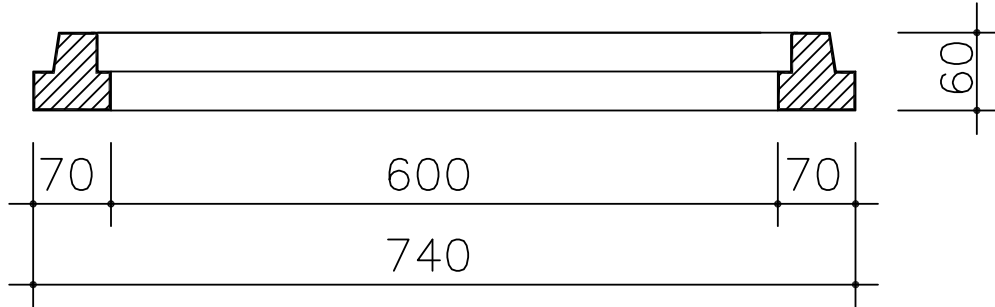

MARMOX Manhole Cover  
 C250 Round 600  
 Light weight

00 02 M06 LW

PLAN

SECTION ( A-A )

PRODUCT NO.	MODEL	TYPE	Frame Dimensions				Cover Dimensions		Cover +Frame Weight
			Outer Diameter	Free Opening	Inner Diameter	Height	Diameter	Height	
00 02 M06 LW	RD 600	C 250	ø 740	ø 600	ø 630	55	ø 625	30/60	58 kg