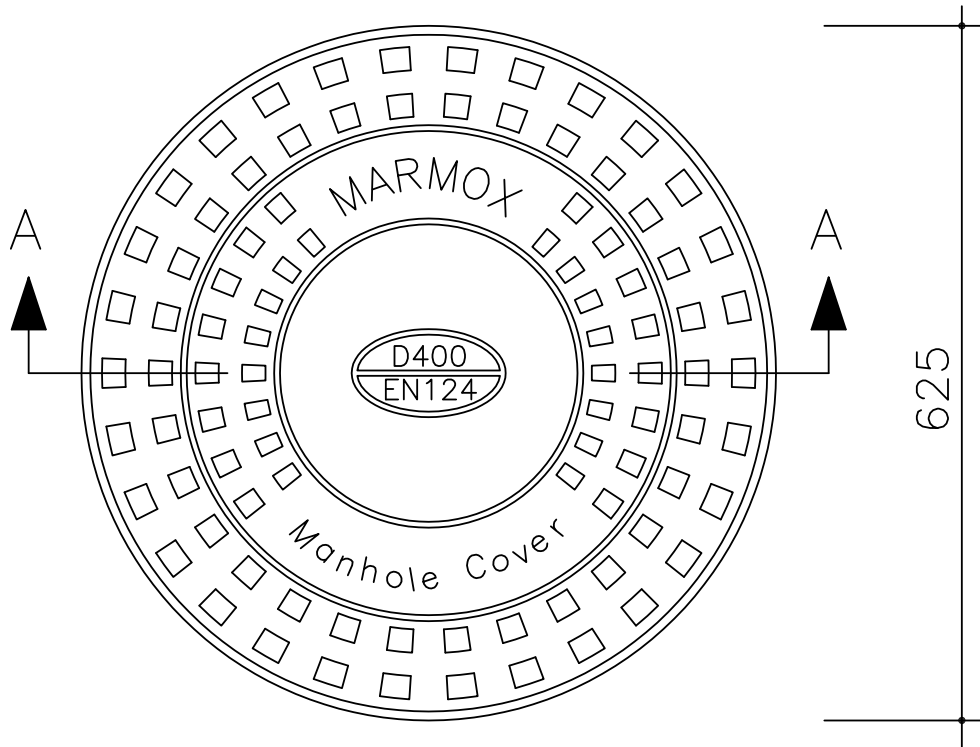

MARMOX Manhole Cover

D 400 Round 600

Light weight

00 02 M03 LW

PLAN

SECTION (A-A)

PRODUCT NO.	MODEL	TYPE	Frame Dimensions				Cover Dimensions		Cover +Frame Weight
			Outer Diameter	Free Opening	Inner Diameter	Height	Diameter	Height	
00 02 M03 LW	RD 600	D 400	ø 740	ø 600	ø 630	100	ø 625	30/65	70 kg