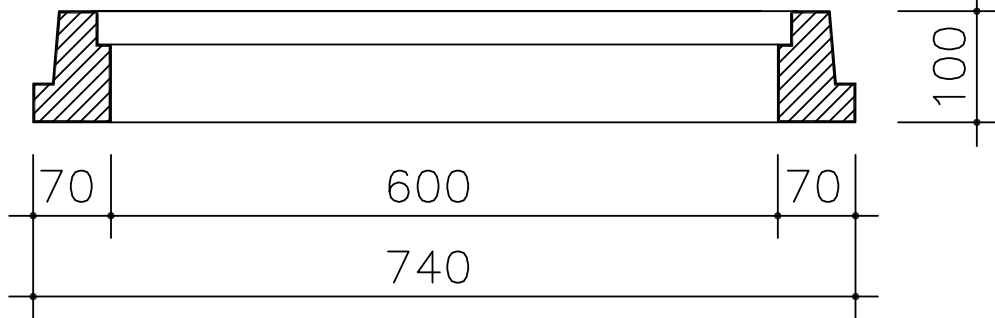

MARMOX Manhole Cover

D 400 Round 600

Light weight

00 02 M03 LW

PLAN

SECTION (A-A)

PRODUCT NO.	MODEL	TYPE	Frame Dimensions				Cover Dimensions		Cover +Frame Weight
			Outer Diameter	Free Opening	Inner Diameter	Height	Diameter	Height	
00 02 M03 LW	RD 600	D 400	ø 740	ø 600	ø 630	100	ø 625	30/65	70 kg