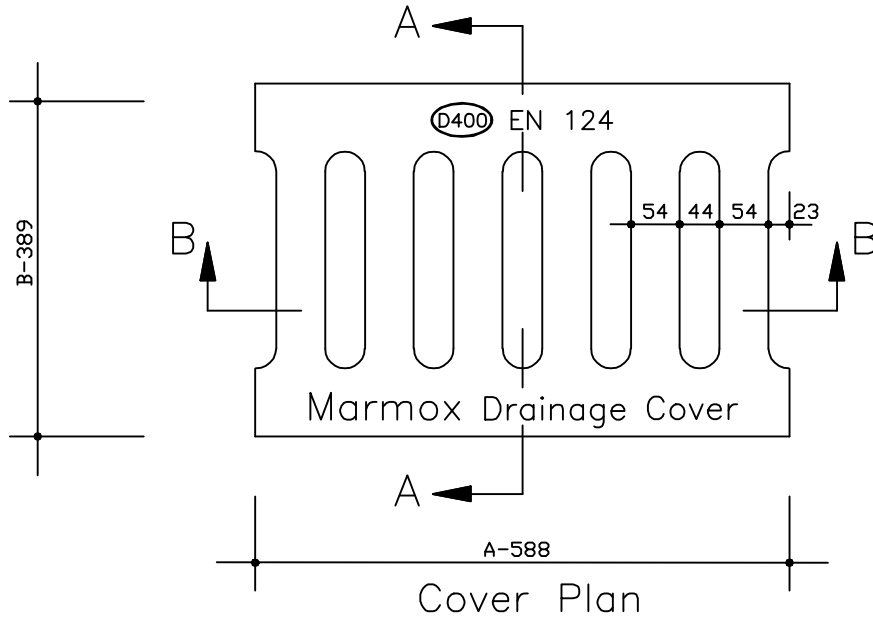

MARMOX DRAINAGE COVER
(D-400)

00 05 M02

Sec. B-B

Sec. A-A

PRODUCT NO.	MODEL	TYPE	Cover Length in mm (A)	Cover Width in mm (B)	Cover Height in mm (C)	Weight kg
00 05 M02	REC.	D 400	588	389	70	30