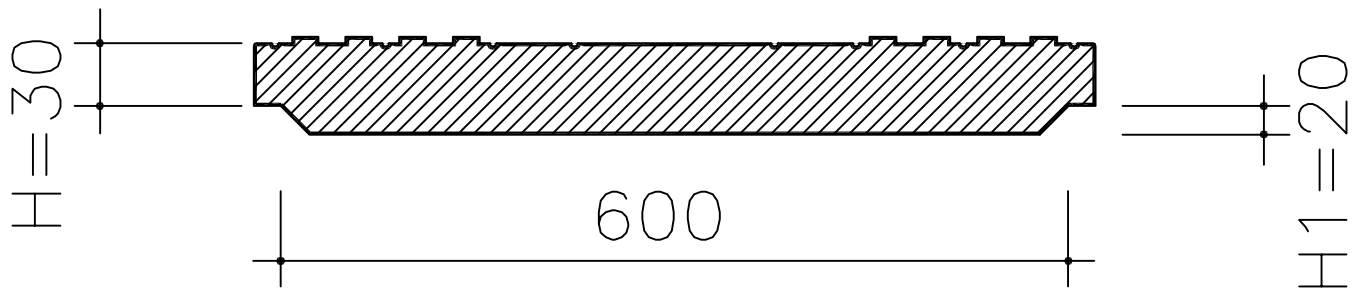

MARMOX Manhole Cover  
 B 125 Round 640  
 Without Frame

00 04 M02

PLAN

SECTION ( A-A )

PRODUCT NO.	MODEL	TYPE	Cover Diameter in mm	Cover Height in mm	Weight kg
00 04 M02	R 640	B 125	∅ 640	H+H1 50	35