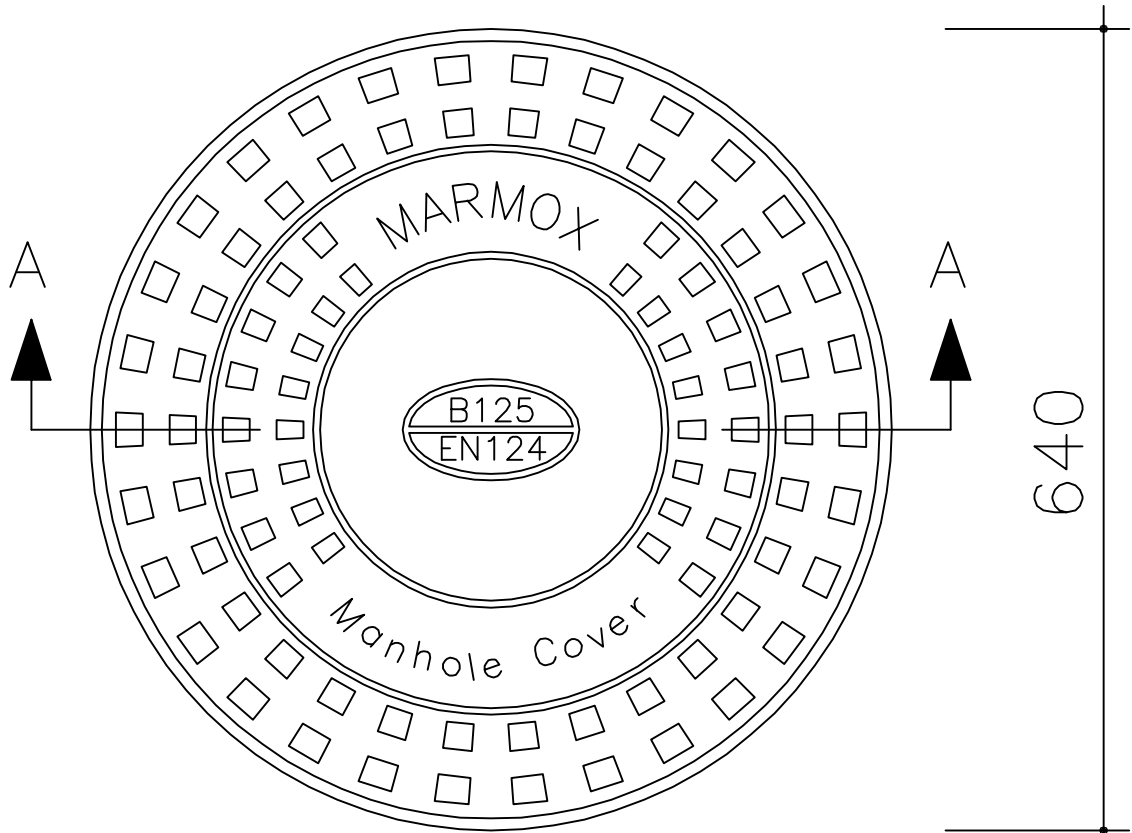

MARMOX Manhole Cover  
 B 125 Round 640  
 Without Frame

00 04 M02

PLAN

SECTION ( A-A )

PRODUCT NO.	MODEL	TYPE	Cover Diameter in mm	Cover Height in mm	Weight kg
00 04 M02	R 640	B 125	∅ 640	H+H1 50	35