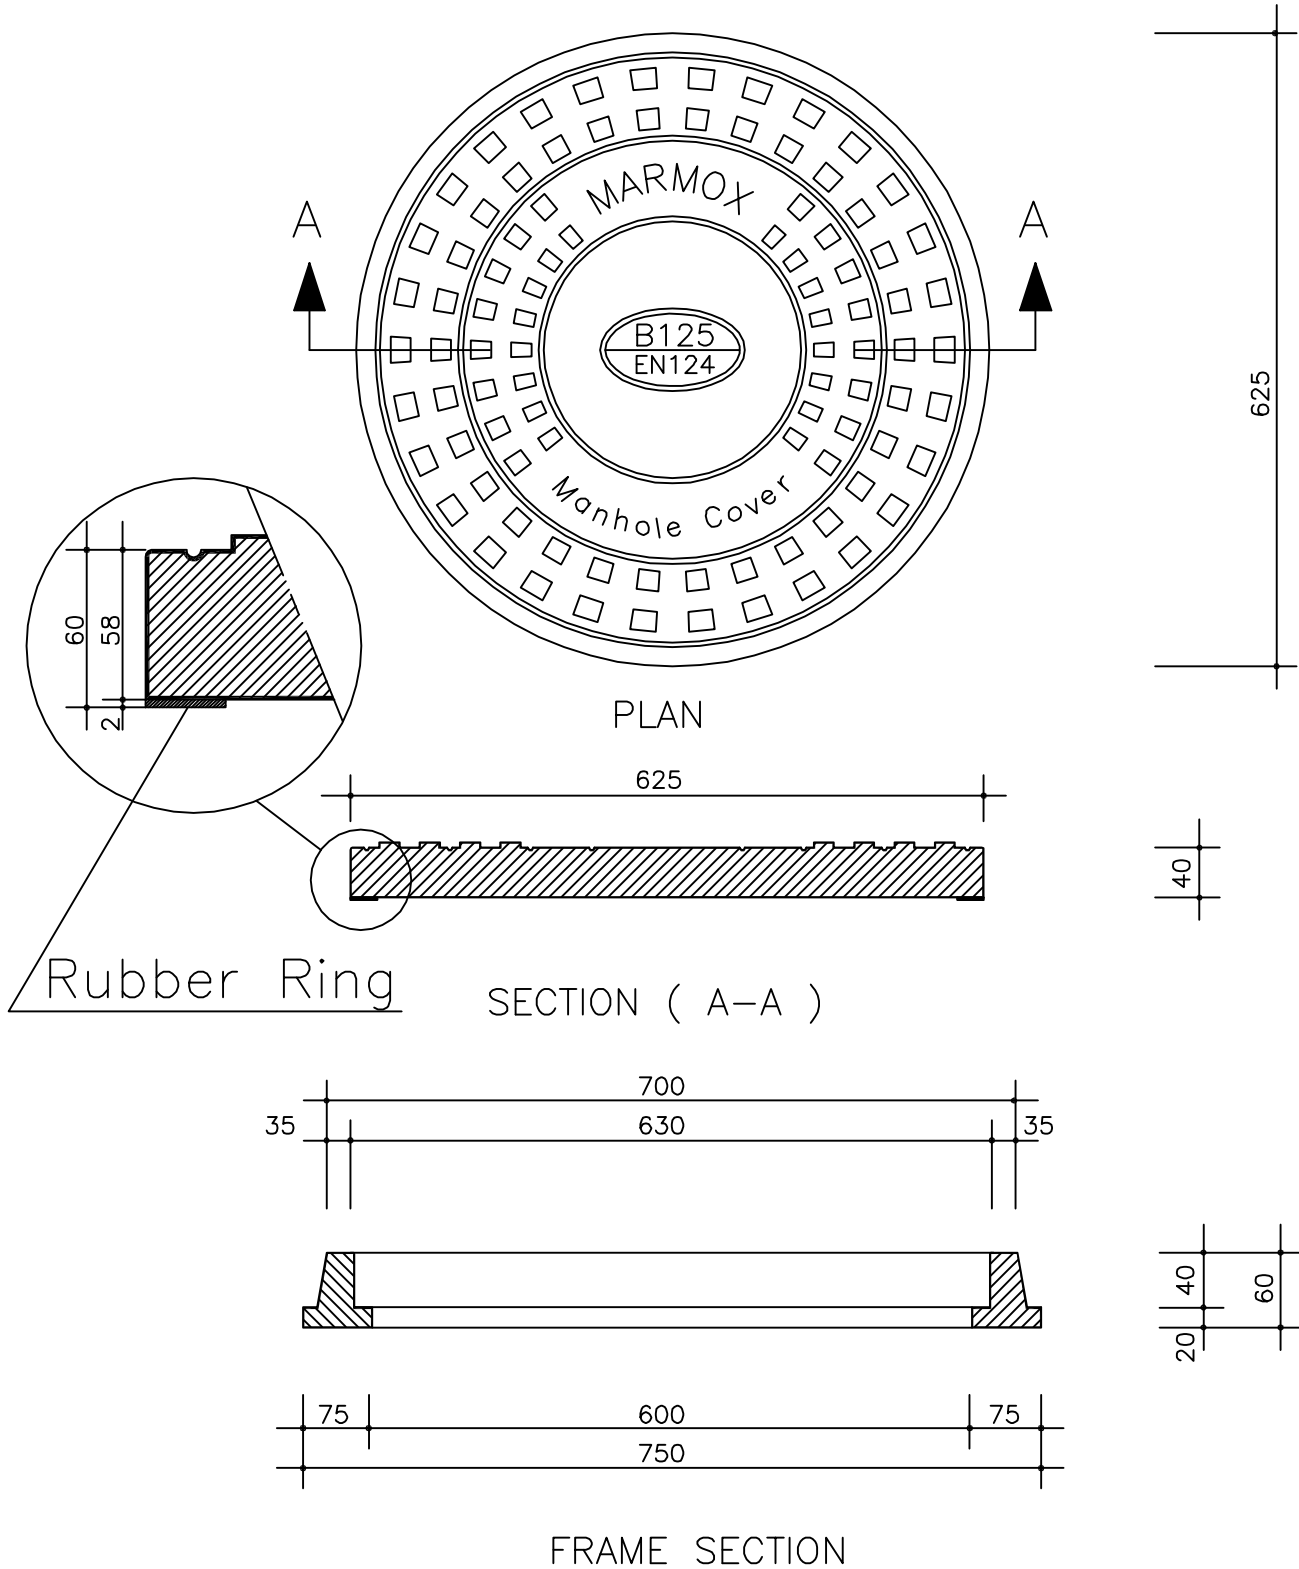

MARMOX Manhole Cover
B 125 RD 600

00 02 M02

PRODUCT NO.	MODEL	TYPE	Frame Dimensions				Cover Dimensions		Cover +Frame Weight
			Outer Diameter	Free Opening	Inner Diameter	Height	Diameter	Height	
00 02 M02	RD 600	B 125	ø 750	ø 600	ø 630	60	ø 625	40	50 kg