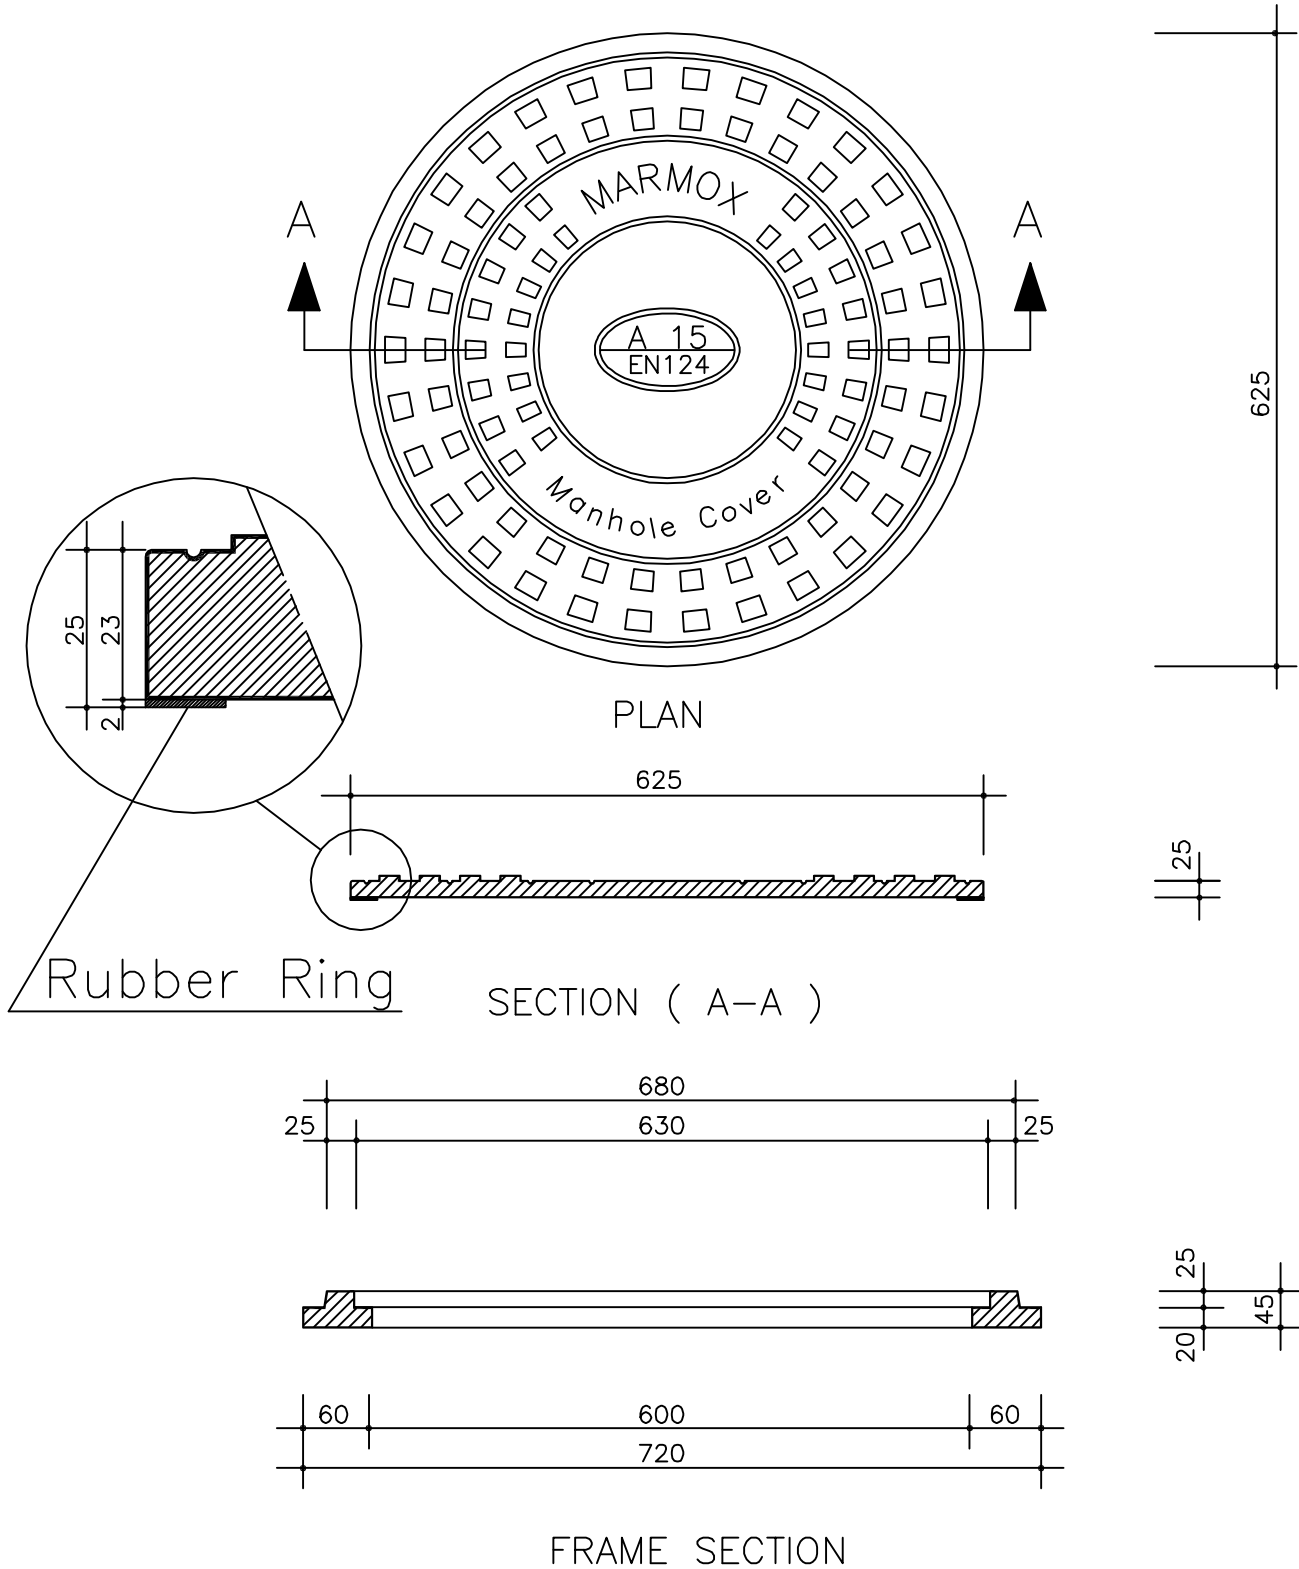

MARMOX Manhole Cover
A 15 RD 600

00 02 M01

PRODUCT NO.	MODEL	TYPE	Frame Dimensions				Cover Dimensions		Cover +Frame Weight
			Outer Diameter	Free Opening	Inner Diameter	Height	Diameter	Height	
00 02 M01	RD 600	A 15	ø 720	ø 600	ø 630	45	ø 625	25	27 kg